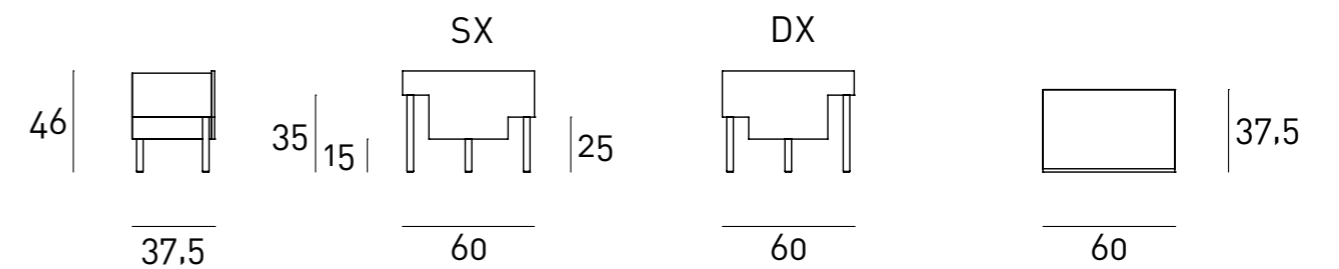

Technical Drawings

Notes

Wood is a living material; therefore, it can have slight color and dimension changes. The presence of any non-homogeneous color shades is not to be considered a defect but a quality. Please note that the direct sunlight exposure may alter the wood color; therefore, we recommend the periodic position shift of the objects placed on the furniture for the first months to avoid differences in shades between exposed and covered portions.