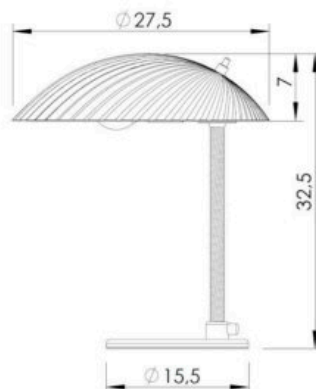

VERSION - 5321 Table Lamp

Shade, foot, and small parts // Polished Brass.
Center pole // Rattan covered.
Fabric wire // Brass.
Plug // Black.

- Brass / White inside // Polished Brass / RAL 9002 // Shiny / Gloss level 10-15

Due to natural materials surface and structure can vary.

MEASUREMENTS

Order item - look for part number in the pricelist.

Series contains the following:

A1965 Pendant
1965 Pendant
9464 Wall Lamp
9602 Floor Lamp

FACTS

MEASUREMENT LAMP - L X W X H

LW: Ø27,5 X H:32,5 CM

Height: 32,5 cm
Shade width: Ø 27,5 cm
Foot size : Ø 15,5 cm
Cord - exposed out of lamp: App. 200 cm

WEIGHT OF LAMP

2,4 kg

PACKAGING TYPE

Cardboard box

PACKAGING MEASUREMENT LAMP - L X W X H CM

L:39,5 X W:36 X H:33 CM

WEIGHT PACKAGING TOTAL

0,7 kg

WEIGHT LAMP + PACKAGING - TOTAL

3,1 kg

NUMBER OF PARCELS

1 pcs.