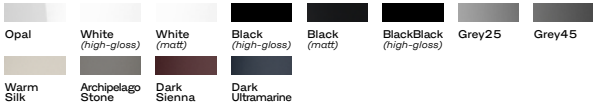

Category: Pendant
Model: P2
Dimensions:
Height: 33.7 cm / 13.2 in
Diameter: 25.8 cm / 10.1 in
Cord specifications:
Length: 3 m
Colour: Varies w. shade colour
Material: Textile
Materials:
Shade: Steel or Handblown glass
Suspension: Steel/Aluminium
Weight: 1,0 kg / 2,0 kg (Glass)
Socket: E27 max 100W

Colours: