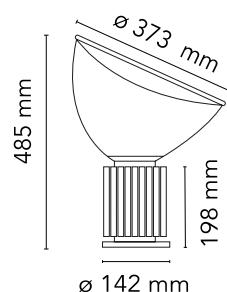

FLOS

Taccia Small

Designed by Achille and Pier Giacomo Castiglioni, 1962

16W - 2700K

Table lamp providing indirect and reflected light. Reflector in painted aluminium, gloss white on the outside and matt white on the inside. Directionable diffuser in transparent blown glass. Body in matt black, white or naturally anodized extruded aluminium. Base in nickel-plated ABS+PC. Electric cable of useful length 190 cm, with dimmer switch for ON/OFF and adjustment of the light flow between 10-100%. Plug-in power supply with interchangeable plugs.

Are you a professional and your project needs consulting and support?

[BOOK AN APPOINTMENT](#)