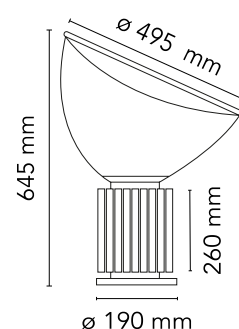

FLOS

Taccia

Designed by Achille and Pier Giacomo Castiglioni, 1962

28W - 2700K

Table lamp providing indirect and reflected light. Reflector in painted aluminium, gloss white on the outside and matt white on the inside. Directionable diffuser in transparent mouth-blown glass. Body in black, matt white, silver anodized or bronze anodized aluminium. Base in nickel-plated metal. Electric cable of useful length 220 cm, with dimmer switch for ON/OFF and adjustment of the light flow between 10-100%. Plug-in power supply with interchangeable plugs.

Main specifications

Mounting	Table
Environments	Indoor dry location
Light source type	LED
Light sources included	Yes
LED type	LED array
Power (W)	28

Physical

Colour	
Length (mm)	190
Cord colour	Black
Cord length (mm)	2200
Net weight (kg)	10.74
Package volume (m3)	0.18
IP internal	20

Designed by Achille and Pier Giacomo Castiglioni, 1962

16W - 2700K

Table lamp providing indirect and reflected light. Reflector in painted aluminium, gloss white on the outside and matt white on the inside. Directionable diffuser in transparent blown glass. Body in matt black, white or naturally anodized extruded aluminium. Base in nickel-plated ABS+PC. Electric cable of useful length 190 cm, with dimmer switch for ON/OFF and adjustment of the light flow between 10-100%. Plug-in power supply with interchangeable plugs.

Physical

Colour	
Length (mm)	142
Cord colour	White
Cord length (mm)	1900
Net weight (kg)	4.25
Package volume (m3)	0.11
IP internal	20

Ecodesign and Energy Labelling

This product contains a light source of energy efficiency class D