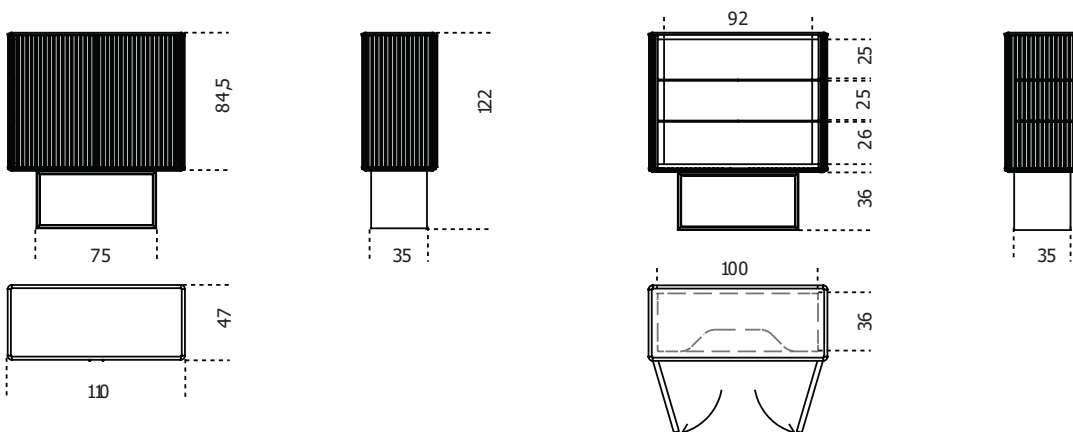

# 5th Avenue

2019

Wooden unit covered by “supermirror” stainless steel in the black chrome finish with black stained open pore solid wood strips. Base in black open pore stained ash and internal part covered by “supermirror” stainless steel in the black chrome finish. Top with bevel in 12mm bright black painted smoked “grigio Italia” glass with satin brass detail. Supplied with 8mm extralight glass shelf and 6mm mirrored glass inside back.

Cm (L x W x H)      Inches (L x W x H)  
110 x 47 x 122      43½ x 18¾ x 48¾

Cm (L x W x H)	Inches (L x W x H)
190 x 47 x 74	75 x 18 <sup>3</sup> / <sub>4</sub> x 29 <sup>1</sup> / <sub>4</sub>
280 x 47 x 74	110 <sup>1</sup> / <sub>4</sub> x 18 <sup>3</sup> / <sub>4</sub> x 29 <sup>1</sup> / <sub>4</sub>