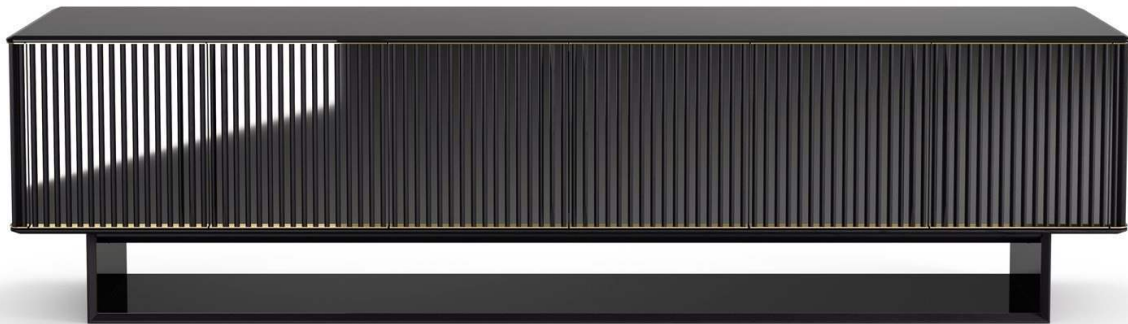

# 5th Avenue

2019

Wooden unit covered by “supermirror” stainless steel in the black chrome finish with black stained open pore solid wood strips. Base in black open pore stained ash and internal part covered by “supermirror” stainless steel in the black chrome finish. Top with bevel in 12mm bright black painted smoked “grigio Italia” glass with satin brass detail. Supplied with 8mm extralight glass shelf and 6mm mirrored glass inside back.

### Metal

Black chrome  
"supermirror"

Satin brass

## **5th Avenue Crédence**

2020

Wooden unit covered by “supermirror” stainless steel in the black chrome finish with black stained open pore solid wood strips. Base in black open pore stained ash and internal part covered by “supermirror” stainless steel in the black chrome finish. Top with bevel in 12mm bright black painted smoked “grigio Italia” glass with satin brass detail. 6mm mirrored glass inside back. Standard configuration with version A compartments (n. 2 compartments for the size cm 190 and n. 3 compartments for the size cm 280). Compartments B and C available with extra charge. Double-sided version possible with front or rear doors opening, to be specified when ordering.