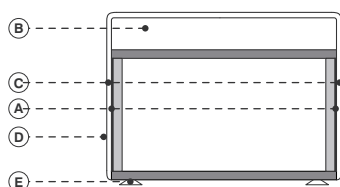

MOLECULE

Dati tecnici · Technical data · Données techniques · Technische Angaben

- Legno massiccio di faggio
- Multistrato di faggio
- A. Pannello di masonite
- B. Poliuretano espanso ignifugo indeformabile a quote differenziate
- C. Fibra di poliestere
- D. Rivestimento fisso in tessuto o pelle
- E. Acciaio
- F. MDF

- Solid beech
- Multilayered beech
- A. Masonite panels
- B. Flame-retardant undeformable polyurethane foam of different densities
- C. Polyester fibers
- D. Fixed upholstery in fabric or leather
- E. Steel
- F. MDF

- Bois de hêtre massif
- Multiplis de hêtre
- A. Panneau de particules
- B. Mousse polyuréthane expansé ignifuge indéformable à épaisseurs différenciées
- C. Fibre de polyester
- D. Revêtement pas déhoussable en tissu ou cuir
- E. Acier
- F. MDF

- Massivholz aus Buche
- Buchenschichtholz
- A. Holzfaserplatte
- B. Feuerfester formbeständige Polyurethanschaum in unterschiedlicher Dichte
- C. Polyester
- D. Unabziehbarer Bezug aus Stoff oder Leder
- E. Stahl
- F. MDF

Note · Notes · Annotation · Anmerkung

- Prodotto disponibile su misura con preventivo su richiesta
- Su richiesta attacco per connessione elettrica e USB con sovrapprezzo
- Base tavolo personalizzabile con tinta cliente
- COM: tessuto cliente (tinta unita e h.140 cm.) - campione richiesto
- COL: pelle cliente - campione richiesto
- CAT. SPECIAL: prezzo e disponibilità su richiesta

- This item can be tailor made with price on request
- Electrical connection and USB upon request with upcharge
- Table base customizable with customer's colors on request
- COM: client's fabric (plain colour and width 140 cm.) - sample required
- COL: client's leather - sample required
- CAT. SPECIAL: price and availability on request

- Collection personnalisable sur demande
- Sur demande connection électrique et USB avec surcoût
- Piètement de table personnalisable avec coloris du sur demande
- COM: tissu fourni (couleur unie et hauteur 140 cm.) - échantillon nécessaire
- COL: cuir fourni - échantillon nécessaire
- CAT. SPECIAL: prix et disponibilité sur demande

- Sonderprodukt auf Anfrage verfügbar
- Elektrische Verbindung und USB-Anschluss auf Anfrage gegen Aufpreis
- Tischgestell in Kundenfarben auf Anfrage verfügbar
- COM: Kundenstoff (einfarbig und Breite 140 cm.) - Stoffmuster nötig
- COL: Kundenleder - Ledermuster nötig
- CAT. SPECIAL: Preis und Verfügbarkeit auf Anfrage

Finiture piano tavolo · Tables top finishes · Finitions de plateau de table · Tischplatten Ausführungen

MDF Bianco (RAL 9016)
MDF White (RAL 9016)
MDF Blanc (RAL 9016)
MDF Weiß (RAL 9016)

MDF Nero (RAL 9005)
MDF Black (RAL 9005)
MDF Noir (RAL 9005)
MDF Schwarz (RAL 9005)

Finiture base tavolo · Table base finishes · Finitions de piètement de table · Tischgestell Ausführungen

Cromato lucido
Polished chrome steel
Acier chromé brillant
Stahl Chrom poliert

Nero (RAL 9005)
Black (RAL 9005)
Noir (RAL 9005)
Schwarz (RAL 9005)

Bianco (RAL 9016)
White (RAL 9016)
Blanc (RAL 9016)
Weiß (RAL 9016)

Opzione · Option · Option · Opzion