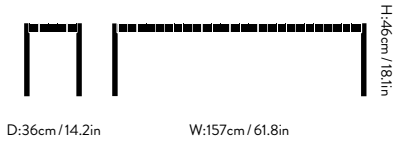

Betty^{TK5}

Thau & Kallio

2020

Product description

Bench

Environment

Indoor

Material

Lacquered or Oiled solid wood and formpressed veneer with natural linen and PP (Polypropylene) webbing

Production process

Made from lacquered solid wood. Seat is webbed by hand with natural linen.

Gliders

Felt gliders are installed as standard.

Dimensions

H:46cm/18.1in, W:157cm/61.8in, D:36cm/14.2in

Packaging dimensions

H:8cm/3.1in, W: 159cm/62.6in, D:38cm/15in

Colli quantity

1 pc

Weight

Product: 7.4 kg

Incl. packaging: 10.3 kg

Country of origin

Latvia

Strength, durability and safety testing

The bench is tested for strength, durability and safety according to EN 16139 level 2 – extreme use.

Cleaning instructions

Please download our Material Care & Cleaning instructions through www.andtradition.com

→ Stock items

Black

Oak

Smoked Oak