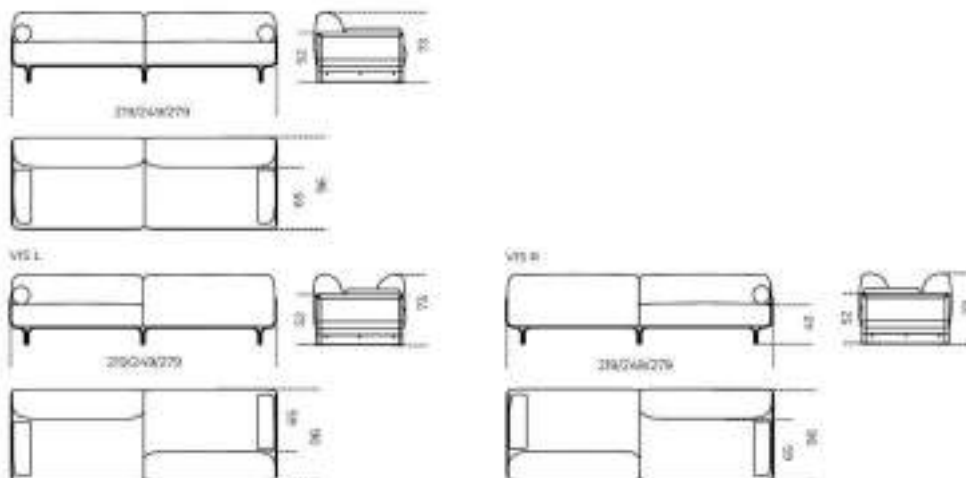

Additional stitching is required for elements with leather upholstery compared to elements with fabric upholstery.

Cm (L x P x H)

219 x 96 x 73

249 x 96 x 73

279 x 96 x 73

Inches (L x P x H)

86³/₄ x 38 x 28³/₄

98³/₄ x 38 x 28³/₄

110 x 38 x 28³/₄

Finishes

Wood

Bianco Camargue
opaque lacquered

Blu Pacifico opaque
lacquered

Bordeaux Etruria
opaque lacquered

Black stained open pore
ash