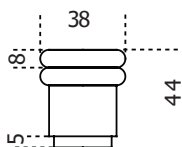

Cm (L x W x H)
Ø38 x 44

Inches (L x W x H)
Ø15 x 17½

Finishings

Wood

Black stained
open pore ash

Leather Cat.L1

Fard anthracite
2379

Fard loden green
2357