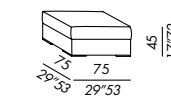

SKETCHES OF CONFIGURATIONS

JAMES LARGE 2002

elemento - unit LARGE 110

terminale - end unit LARGE 130

terminale - end unit LARGE 180

angolo - corner unit LARGE

chaise longue LARGE

SKETCHES OF CONFIGURATIONS

JAMES SLIM 2002

poltrona - armchair SLIM

sofa SLIM 155

sofa SLIM 205

sofa SLIM 235

relax chair SLIM 95

pouf SLIM 75

elemento - unit SLIM 80

terminale - end unit SLIM 95

angolo - corner unit SLIM

chaise longue SLIM

appoggiareni - lumbar cushion SLIM

SKETCHES OF CONFIGURATIONS