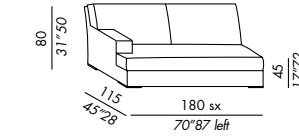

SKETCHES OF CONFIGURATIONS

JAMES LARGE 2002

elemento - unit LARGE 110

terminale - end unit LARGE 130

terminale - end unit LARGE 180

angolo - corner unit LARGE

chaise longue LARGE

SKETCHES OF CONFIGURATIONS

JAMES SLIM 2002

poltrona - armchair SLIM

sofa SLIM 155

sofa SLIM 205

sofa SLIM 235

relax chair SLIM 95

pouf SLIM 75

elemento - unit SLIM 80