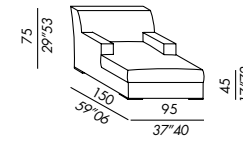

SKETCHES OF CONFIGURATIONS

JAMES LARGE 2002

elemento - unit LARGE 110

terminale - end unit LARGE 130

terminale - end unit LARGE 180

angolo - corner unit LARGE

chaise longue LARGE

SKETCHES OF CONFIGURATIONS

JAMES SLIM 2002

poltrona - armchair SLIM

sofa SLIM 155

sofa SLIM 205

sofa SLIM 235

relax chair SLIM 95

pouf SLIM 75

elemento - unit SLIM 80

terminale - end unit SLIM 95

angolo - corner unit SLIM

chaise longue SLIM

appoggiareni - lumbar cushion SLIM

SKETCHES OF CONFIGURATIONS