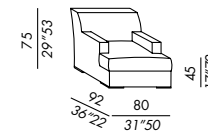

JAMES SLIM 2002

poltrona - armchair SLIM