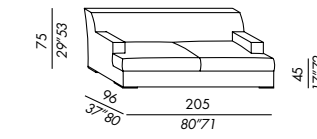

SKETCHES OF CONFIGURATIONS

JAMES LARGE 2002

elemento - unit LARGE 110

terminale - end unit LARGE 130

terminale - end unit LARGE 180

angolo - corner unit LARGE

chaise longue LARGE

SKETCHES OF CONFIGURATIONS

JAMES SLIM 2002

poltrona - armchair SLIM

sofa SLIM 155

sofa SLIM 205

sofa SLIM 235

relax chair SLIM 95

pouf SLIM 75

elemento - unit SLIM 80

terminale - end unit SLIM 95

angolo - corner unit SLIM

chaise longue SLIM

appoggiareni - lumbar cushion SLIM

SKETCHES OF CONFIGURATIONS