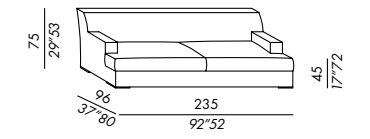

SKETCHES OF CONFIGURATIONS

JAMES LARGE 2002

elemento - unit LARGE 110

terminale - end unit LARGE 130

terminale - end unit LARGE 180

angolo - corner unit LARGE

chaise longue LARGE

SKETCHES OF CONFIGURATIONS

JAMES SLIM 2002

poltrona - armchair SLIM

sofa SLIM 155

sofa SLIM 205

sofa SLIM 235

relax chair SLIM 95

pouf SLIM 75

elemento - unit SLIM 80