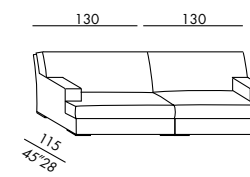

SKETCHES OF CONFIGURATIONS

JAMES LARGE 2002

elemento - unit LARGE 110

terminale - end unit LARGE 130

terminale - end unit LARGE 180

angolo - corner unit LARGE

chaise longue LARGE

SKETCHES OF CONFIGURATIONS