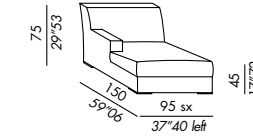

SKETCHES OF CONFIGURATIONS

JAMES LARGE 2002

elemento - unit LARGE 110

terminale - end unit LARGE 130

terminale - end unit LARGE 180

angolo - corner unit LARGE

chaise longue LARGE

SKETCHES OF CONFIGURATIONS

JAMES SLIM 2002

poltrona - armchair SLIM

sofa SLIM 155

sofa SLIM 205

sofa SLIM 235

relax chair SLIM 95

pouf SLIM 75

elemento - unit SLIM 80

terminale - end unit SLIM 95

angolo - corner unit SLIM

chaise longue SLIM

appoggiareni - lumbar cushion SLIM

SKETCHES OF CONFIGURATIONS