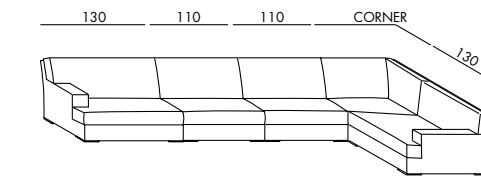

SKETCHES OF CONFIGURATIONS

JAMES LARGE 2002

elemento - unit LARGE 110

terminale - end unit LARGE 130

terminale - end unit LARGE 180

angolo - corner unit LARGE

chaise longue LARGE

SKETCHES OF CONFIGURATIONS

JAMES SLIM 2002

poltrona - armchair SLIM

sofa SLIM 155

sofa SLIM 205

sofa SLIM 235

relax chair SLIM 95

pouf SLIM 75

elemento - unit SLIM 80