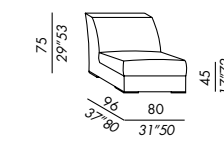

SKETCHES OF CONFIGURATIONS

JAMES LARGE 2002

elemento - unit LARGE 110

terminale - end unit LARGE 130

terminale - end unit LARGE 180

angolo - corner unit LARGE

chaise longue LARGE

SKETCHES OF CONFIGURATIONS

JAMES SLIM 2002

poltrona - armchair SLIM

sofa SLIM 155

sofa SLIM 205

sofa SLIM 235

relax chair SLIM 95

pouf SLIM 75

elemento - unit SLIM 80

terminale - end unit SLIM 95

angolo - corner unit SLIM

chaise longue SLIM

appoggiareni - lumbar cushion SLIM

SKETCHES OF CONFIGURATIONS