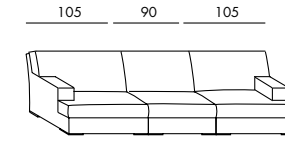

SKETCHES OF CONFIGURATIONS