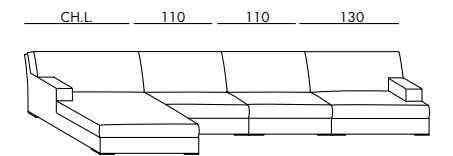

SKETCHES OF CONFIGURATIONS

JAMES LARGE 2002

elemento - unit LARGE 110

terminale - end unit LARGE 130

terminale - end unit LARGE 180

angolo - corner unit LARGE

chaise longue LARGE

SKETCHES OF CONFIGURATIONS

JAMES SLIM 2002

poltrona - armchair SLIM

sofa SLIM 155

sofa SLIM 205

sofa SLIM 235

relax chair SLIM 95

pouf SLIM 75

elemento - unit SLIM 80