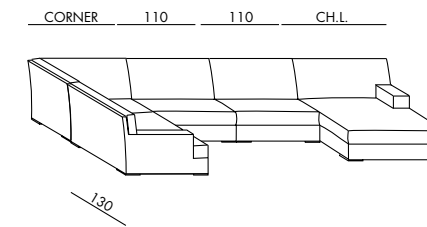

SKETCHES OF CONFIGURATIONS

JAMES LARGE 2002

elemento - unit LARGE 110

terminale - end unit LARGE 130

terminale - end unit LARGE 180

angolo - corner unit LARGE

chaise longue LARGE

SKETCHES OF CONFIGURATIONS