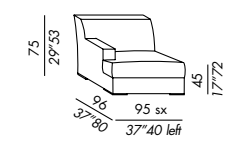

SKETCHES OF CONFIGURATIONS

JAMES LARGE 2002

elemento - unit LARGE 110

terminale - end unit LARGE 130

terminale - end unit LARGE 180

angolo - corner unit LARGE

chaise longue LARGE

SKETCHES OF CONFIGURATIONS

JAMES SLIM 2002

poltrona - armchair SLIM

sofa SLIM 155

sofa SLIM 205

sofa SLIM 235

relax chair SLIM 95

pouf SLIM 75

elemento - unit SLIM 80

terminale - end unit SLIM 95

angolo - corner unit SLIM

chaise longue SLIM

appoggiareni - lumbar cushion SLIM

SKETCHES OF CONFIGURATIONS