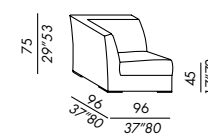

SKETCHES OF CONFIGURATIONS

JAMES LARGE 2002

elemento - unit LARGE 110

terminale - end unit LARGE 130

terminale - end unit LARGE 180

angolo - corner unit LARGE

chaise longue LARGE

SKETCHES OF CONFIGURATIONS

JAMES SLIM 2002

poltrona - armchair SLIM

sofa SLIM 155

sofa SLIM 205

sofa SLIM 235

relax chair SLIM 95

pouf SLIM 75

elemento - unit SLIM 80

terminale - end unit SLIM 95

angolo - corner unit SLIM

chaise longue SLIM

appoggiareni - lumbar cushion SLIM

SKETCHES OF CONFIGURATIONS