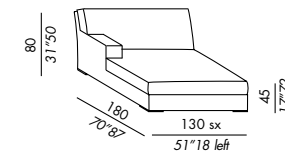

SKETCHES OF CONFIGURATIONS

JAMES LARGE 2002

elemento - unit LARGE 110

terminale - end unit LARGE 130

terminale - end unit LARGE 180

angolo - corner unit LARGE

chaise longue LARGE

SKETCHES OF CONFIGURATIONS