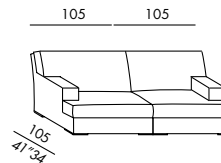

SKETCHES OF CONFIGURATIONS