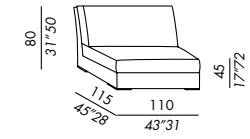

SKETCHES OF CONFIGURATIONS

JAMES LARGE 2002

elemento - unit LARGE 110

terminale - end unit LARGE 130

terminale - end unit LARGE 180

angolo - corner unit LARGE

chaise longue LARGE

SKETCHES OF CONFIGURATIONS