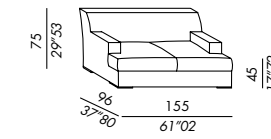

sofa SLIM 155