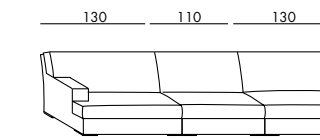

SKETCHES OF CONFIGURATIONS

JAMES LARGE 2002

elemento - unit LARGE 110

terminale - end unit LARGE 130

terminale - end unit LARGE 180

angolo - corner unit LARGE

chaise longue LARGE

SKETCHES OF CONFIGURATIONS