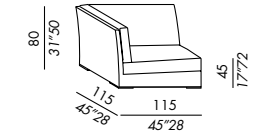

SKETCHES OF CONFIGURATIONS

JAMES LARGE 2002

elemento - unit LARGE 110

terminale - end unit LARGE 130

terminale - end unit LARGE 180

angolo - corner unit LARGE

chaise longue LARGE

SKETCHES OF CONFIGURATIONS