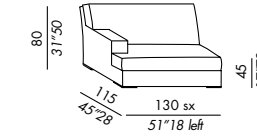

SKETCHES OF CONFIGURATIONS

JAMES LARGE 2002

elemento - unit LARGE 110

terminale - end unit LARGE 130

terminale - end unit LARGE 180

angolo - corner unit LARGE

chaise longue LARGE

SKETCHES OF CONFIGURATIONS

JAMES SLIM 2002

poltrona - armchair SLIM

sofa SLIM 155

sofa SLIM 205

sofa SLIM 235

relax chair SLIM 95

pouf SLIM 75

elemento - unit SLIM 80