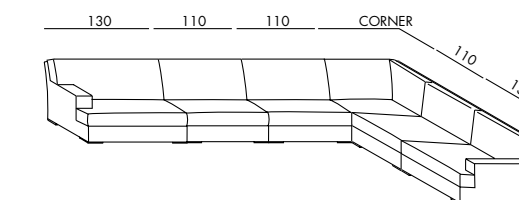

SKETCHES OF CONFIGURATIONS

JAMES LARGE 2002

elemento - unit LARGE 110

terminale - end unit LARGE 130

terminale - end unit LARGE 180

angolo - corner unit LARGE

chaise longue LARGE

SKETCHES OF CONFIGURATIONS