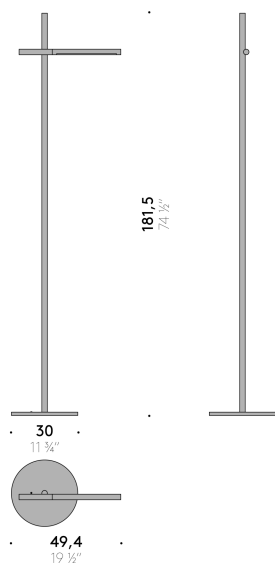

Twig

Design:
KEIJI TAKEUCHI

+ info: <https://www.depadova.com/materials.pdf>
De Padova srl - info@depadova.it

FLOOR LAMP

Materials

Stem
matt black anodised aluminium.

AC adapter
integrated in the base (output 24V).

Control
dimmer included in the lamp, controlled by the switch.

INPUT SOURCE 100-240V - 50/60Hz
LED 13W, 24V