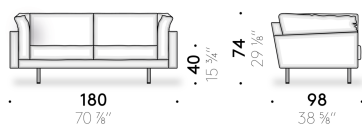

Cover

technically removable cover in fabric or non-removable in leather or velvet.