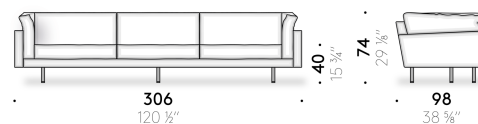

Cover

technically removable cover in fabric or non-removable in leather or velvet.