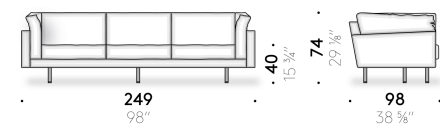

Cover

technically removable cover in fabric or non-removable in leather or velvet.