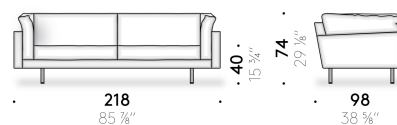

Cover

technically removable cover in fabric or non-removable in leather or velvet.