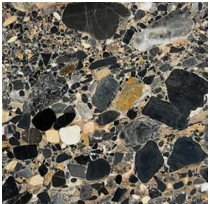

Gallotti&Radice

Selce

2023

Coffee table in stone. Available in “Ceppo dei Volpi” or “Ceppo Antico”. On request also available in natural brushed Travertino Romano (not treated with resin). Right or left version (A and C) to be specified when ordering.

Cm (L x W x H)	Inches (L x W x H)
A 85 x 68 x 36.4	A 33½ x 27 x 14½
B Ø50 x 50.4	B Ø19¾ x 20¼
C 136 x 70 x 30.8	C 53¾ x 27¾ x 12¼

Finishings

Marble

Ceppo Antico

Ceppo dei Volpi

Travertino romano