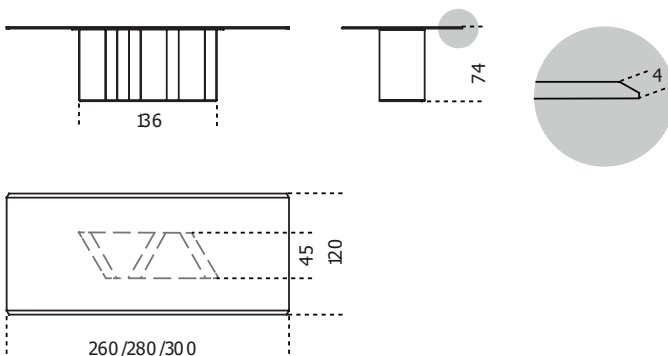

Gallotti&Radice

Platum

2016

Table with 15mm black painted glass top in the bright or satin version. 40mm bevelled edges on two sides of the top. Wooden base covered with 20mm natural polished Sahara Noir marble and “supermirror” bright stainless steel bottom plate. Also available with 15mm glass top and wooden base covered with 6mm painted glass in the colours black, blue grey or liquorice, in the bright or satin version or painted with the exclusive “Cashmere” brushed finish in the colours gold grey or anthracite.

Cm (L x W x H)	Inches (L x W x H)
260 x 120 x 74	102½ x 47¼ x 29¼
280 x 120 x 74	110¼ x 47¼ x 29¼
300 x 120 x 74	118¼ x 47¼ x 29¼

Finishings

Marble

Calacatta Vagli
Oro

Sahara Noir

Glass

Bright black

Bright blue-grey