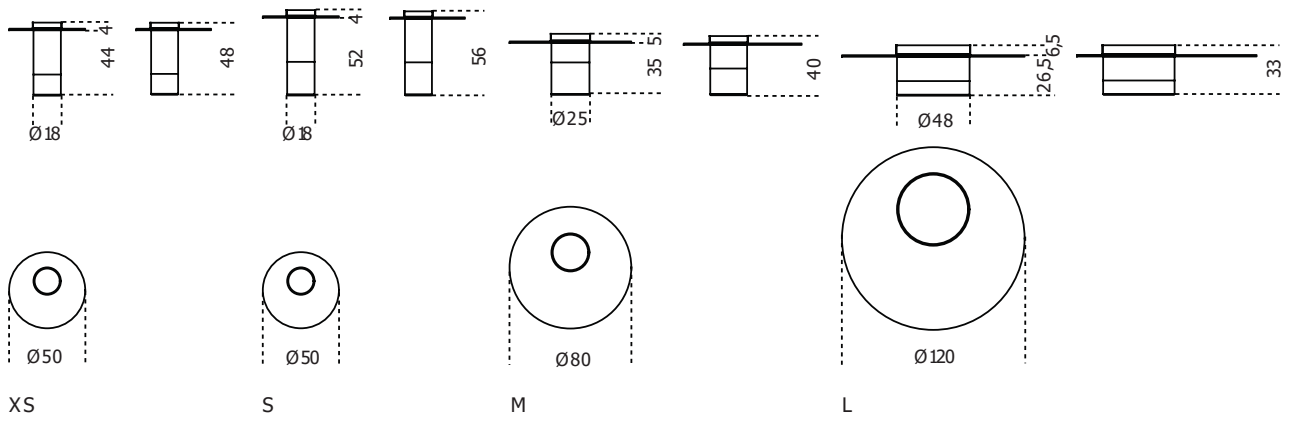

Haumea

2015

Coffee table with 10mm extralight tempered glass top. 10mm tempered smoked "grigio Italia" glass, on request. Black or white open pore stained ash or rust lacquered wooden base. Central cylinder in bright brass-plated, hand burnished, copper-plated, black chromed, white lacquered or bright nickel-plated metal. Bowl available in bright brass, black chromed brass, bright nickel-plated brass or white lacquered brass. Available in the combinations as per our list below. For XS and S versions: not recommended for positioning on carpet.

Cm (L x W x H)	Inches (L x W x H)
XS Ø50 x 48	XS Ø19¾ x 19
S Ø50 x 56	S Ø19¾ x 22¼
M Ø80 x 40	M Ø31½ x 15¾
L Ø120 x 33	L Ø47¼ x 13

	A	B	C
COMB. 1	Ottone lucido Bright brass	Ottone brunito Burnished brass	Frassino tinto nero poro aperto Black open pore stained ash
COMB. 2	Ottone lucido Bright brass	Ottone lucido Bright brass	Ruggine Rust
COMB. 3	Ottone cromato nero Black chromed brass	Ottone cromato nero Black chromed brass	Frassino tinto nero poro aperto Black open pore stained ash
COMB. 4	Ottone cromato nero Black chromed brass	Ottone ramato Coppered brass	Ruggine Rust
COMB. 5	Ottone cromato nero Black chromed brass	Ottone brunito Burnished brass	Ruggine Rust
COMB. 6	Ottone cromato nero Black chromed brass	Ottone brunito Burnished brass	Frassino tinto nero poro aperto Black open pore stained ash
COMB. 7	Ottone nichelato lucido Bright nickel-plated brass	Metallo nichelato lucido Bright nickel-plated metal	Bianco poro aperto White open pore
COMB. 8	Ottone laccato bianco opaco Mat white lacquered brass	Metallo laccato bianco lucido Glossy white lacquered metal	Bianco poro aperto White open pore

Black open pore