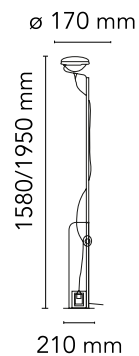

## Toio Led

Designed by Achille and Pier Giacomo Castiglioni, 1962

LED retrofit - 23W

Floor lamp providing indirect lighting. Angle iron and formed steel base, painted in a variety of colors. Hexagonal nickel-plated brass height-adjustable stem with telescopic head. On the cable there is the electronic dimmer which allows the regulation of light brightness.

### Main specifications

EAN	8059607007273
Mounting	Floor
Environment	Indoor dry location
Light source type	Bulb
Lamp category	LED retrofit
Lamp holder	Gx16d
Number of heads	1
Power (W)	23

### Physical

Colour	Red
Cord length (mm)	2470
Net weight (kg)	8.2
Package volume (m3)	0.12
IP	20

## Schematic light drawing

Beam Angle: 103°

h(m)	E(lx)	D(m)
1	751	2.53
2	188	5.06
3	83	7.59
4	47	10.12
5	30	12.64