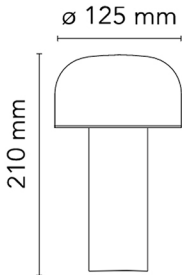

FLOS

Rechargeable direct light table lighting device. Base and dome in coloured PC.

Diffuser in Opaline injection moulded photo-engraved PC.

24-hours' autonomy, charging via Micro-USB-C.

Push-button switch positioned

on the base provides the 4-step dimmer function.

Battery status indicator positioned under the base.

USB-C charging cable included, useful length 120cm.