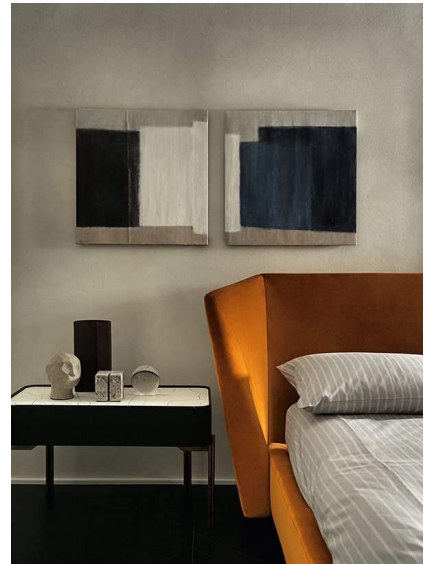

Gallotti&Radice

Twelve C

2018

Black open pore stained ash night table. 6mm hand decorated Craquelé or bright liquorice painted glass top. Hand burnished brass structure.

Cm (L x W x H)	Inches (L x W x H)
A 40 x 40 x 49	A 15 ³ / ₄ x 15 ³ / ₄ x 19 ¹ / ₂
B 40 x 40 x 54	B 15 ³ / ₄ x 15 ³ / ₄ x 21 ¹ / ₂
C 80 x 40 x 49	C 31 ¹ / ₂ x 15 ³ / ₄ x 19 ¹ / ₂

Finishings

Glass

Bright liquorice

Craquelé glass

Metal

Hand burnished
brass

Wood

Black stained
open pore ash