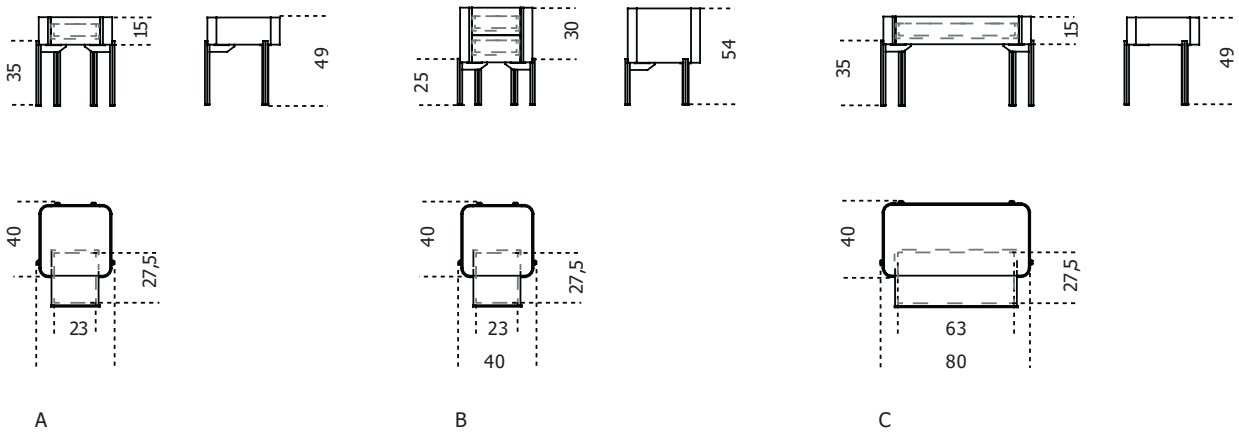

Gallotti&Radice

Twelve C

2018

Black open pore stained ash night table. 6mm hand decorated Craquelé or bright liquorice painted glass top. Hand burnished brass structure.

Cm (L x W x H)	Inches (L x W x H)
A 40 x 40 x 49	A 15 ³ / ₄ x 15 ³ / ₄ x 19 ¹ / ₂
B 40 x 40 x 54	B 15 ³ / ₄ x 15 ³ / ₄ x 21 ¹ / ₂
C 80 x 40 x 49	C 31 ¹ / ₂ x 15 ³ / ₄ x 19 ¹ / ₂