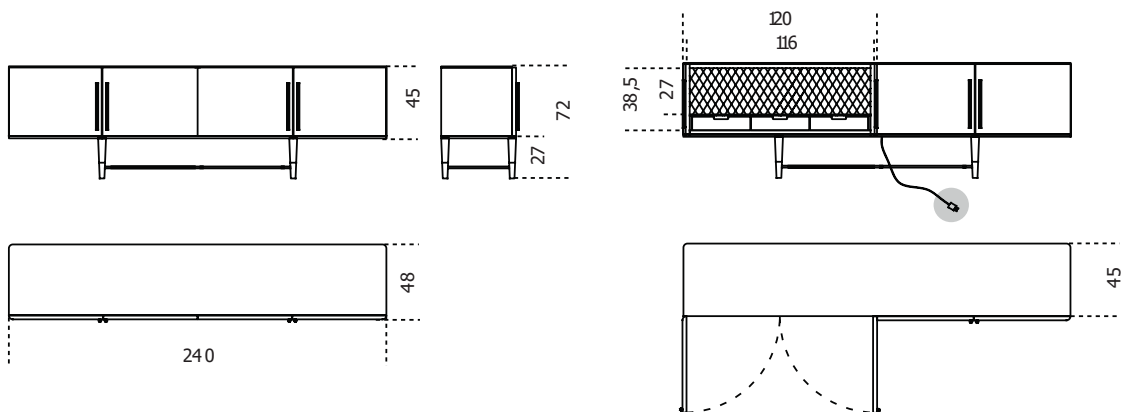

Gallotti&Radice

Tama Crédence

2016

Sideboard in black open pore stained ash with satin brass lacquered metal parts. 6mm tempered glass top and 6mm inside back both bright liquorice painted. Rhomboidal engraved pattern on the inside glass back. Supplied with 8mm tempered smoked “grigio Italia” glass shelf and wooden trays. Supplied with inside LED light turned on by sensor as doors are opened.

Cm (L x W x H) Inches (L x W x H)
240 x 48 x 72 94½ x 19 x 28½

Finishings

Glass

"Grigio Italia"

Bright liquorice

Metal

Satin brass colour
lacquered metal

Wood