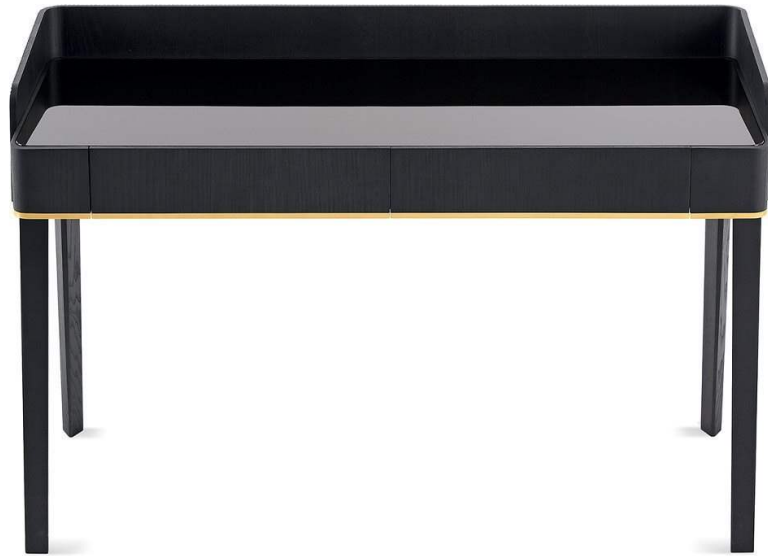

Gallotti&Radice

Soho

2017

Desk in black open pore stained solid ash with hand-knurled sides. Natural polished Calacatta Vagli Oro marble or 12mm liquorice painted glass top, in the bright or satin version. Supplied with two drawers with suede Grey 020 bottom. Bright brass metal parts. On request, small boxes covered by suede Grey 020.

Cm (L x W x H)

130 x 55 x 84

Vaschette portaoggetti / Small boxes

13 x 13 x 4

Inches (L x W x H)

51¼ x 21¾ x 33¼

Vaschette portaoggetti / Small boxes

5¼ x 5¼ x 1¾

Wood

Wood

Black stained
open pore ash

Leather Cat.L1

Suede grey 020