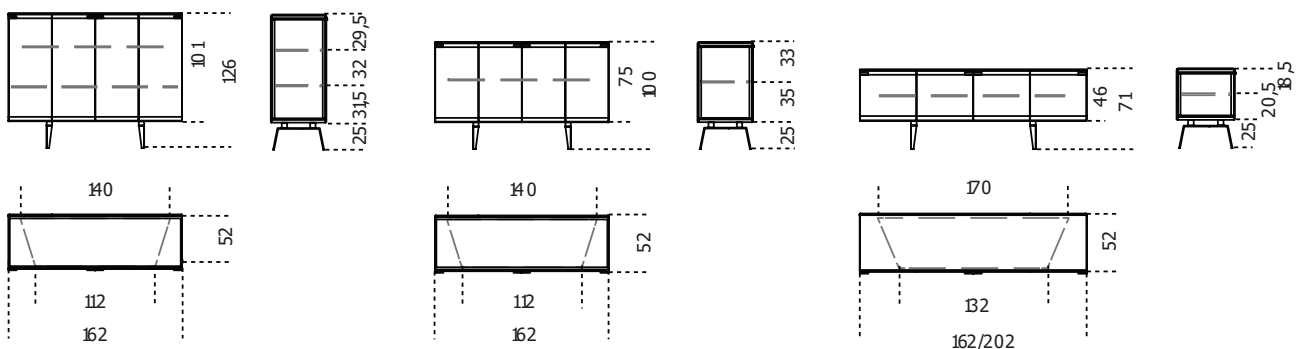

Pandora

2014

Sideboard in 8mm extralight tempered glass covered by gold leaf applied by hand with an exclusive treatment. Thanks to this process the unit has an irregular and unique finish outside and a gold finish inside. Supplied with 8mm extralight tempered glass shelves. Patinated bronze lacquered metal structure and handles. Wooden tops covered by gold leaf. Collection in numbered edition.

Cm (L x W x H)	Inches (L x W x H)
162 x 52 x 71	64 x 20½ x 28
162 x 52 x 100	64 x 20½ x 39½
162 x 52 x 126	64 x 20½ x 49¾
202 x 52 x 71	79¾ x 20½ x 28

Finishings

Glass

Extralight

Pandora inside -
gold leaf