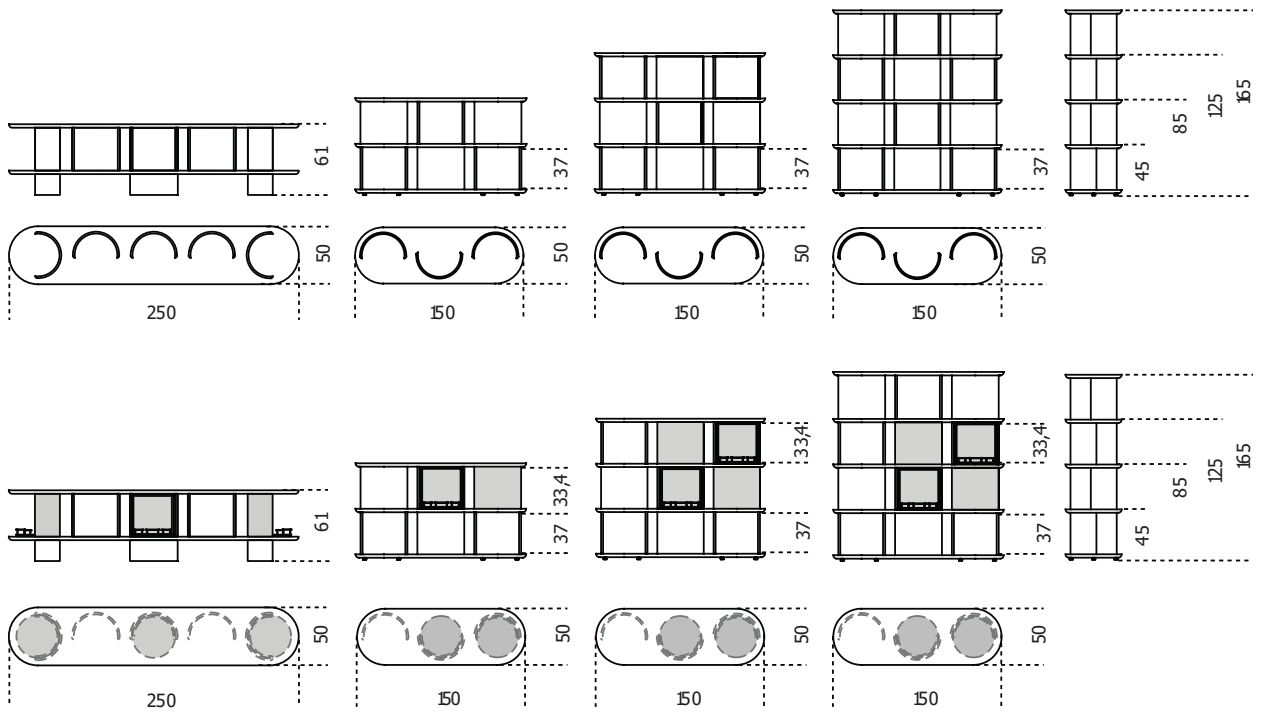

## **Hide&Seek**

2021

Sideboard with structure, shelves and half-cylinder in glossy or opaque lacquered wood. Available colours: "Rosso Persia", "Grigio Londra", "Nero Giza", "Bianco Camargue", "Verde Provenza", "Blu Pacifico", "Bordeaux Etruria" or "Rosa Jaipur". Half-cylinder with front or rear opening. Available version with rotating cylinders, in pre-established positions, which allows the closing of the compartments. Satin brass details.

Cm (L x W x H)	Inches (L x W x H)
150 x 50 x 85	59¼ x 19¾ x 33½
150 x 50 x 125	59¼ x 19¾ x 49¼
150 x 50 x 165	59¼ x 19¾ x 65
250 x 50 x 61	98½ x 19¾ x 24¼

■ Vassoi girevoli / Swivel trays