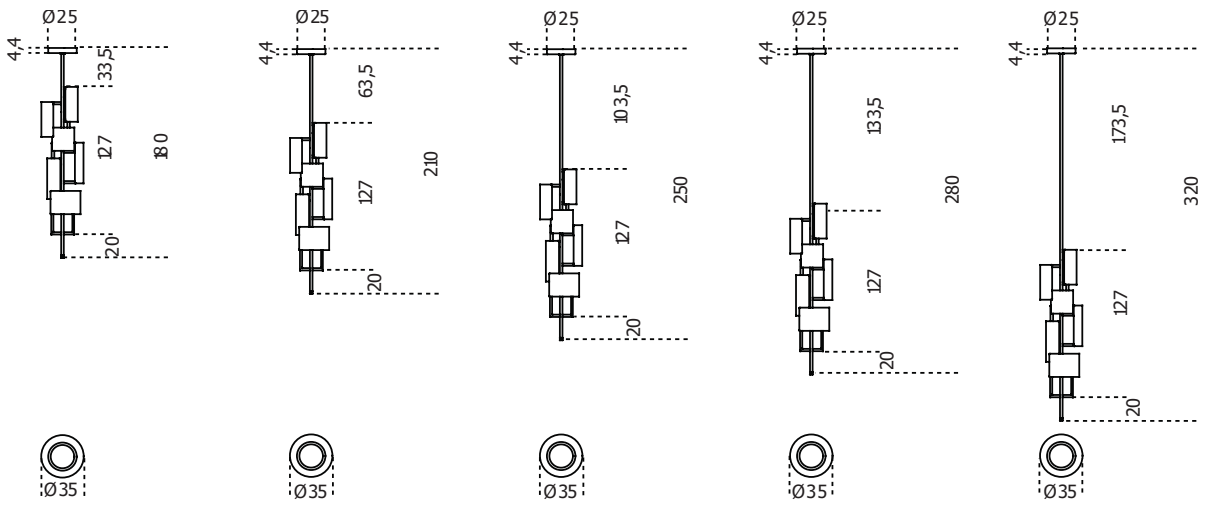

Gallotti&Radice

Eris

2017

Hanging lamp with LED light (not dimmable) with black bronzed painted structure and bright, satin, hand-burnished and black chromed brass parts.

Cm (L x W x H)	Inches (L x W x H)
Ø35 x 180	Ø14 x 71
Ø35 x 210	Ø14 x 82¾
Ø35 x 250	Ø14 x 98½
Ø35 x 280	Ø14 x 110¼
Ø35 x 320	Ø14 x 126