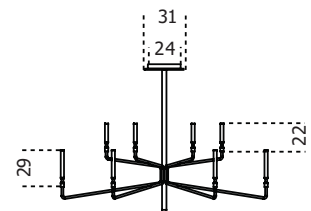

Gallotti&Radice

Epsilon

2016

Hanging lamp with dimmable LED light. Handshaped glass cylinders. Hand burnished metal parts. The height can be customised from minimum of 115cm to a maximum of 450cm.

Cm (L x W x H)	Inches (L x W x H)
Ø100 x 115	Ø39½ x 45½
Ø160 x 115	Ø63 x 45½