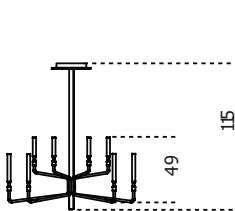

Gallotti&Radice

Epsilon

2016

Hanging lamp with dimmable LED light. Handshaped glass cylinders. Hand burnished metal parts. The height can be customised from minimum of 115cm to a maximum of 450cm.

Cm (L x W x H)	Inches (L x W x H)
Ø100 x 115	Ø39½ x 45½
Ø160 x 115	Ø63 x 45½