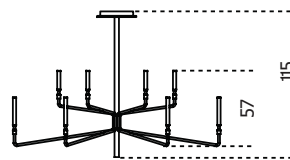

Gallotti&Radice

Epsilon

2016

Hanging lamp with dimmable LED light. Handshaped glass cylinders. Hand burnished metal parts. The height can be customised from minimum of 115cm to a maximum of 450cm.

Cm (L x W x H)	Inches (L x W x H)
Ø100 x 115	Ø39½ x 45½
Ø160 x 115	Ø63 x 45½