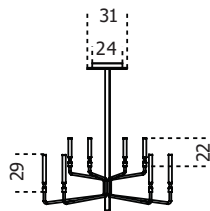

Gallotti&Radice

Epsilon

2016

Hanging lamp with dimmable LED light. Handshaped glass cylinders. Hand burnished metal parts. The height can be customised from minimum of 115cm to a maximum of 450cm.

Cm (L x W x H)	Inches (L x W x H)
Ø100 x 115	Ø39½ x 45½
Ø160 x 115	Ø63 x 45½