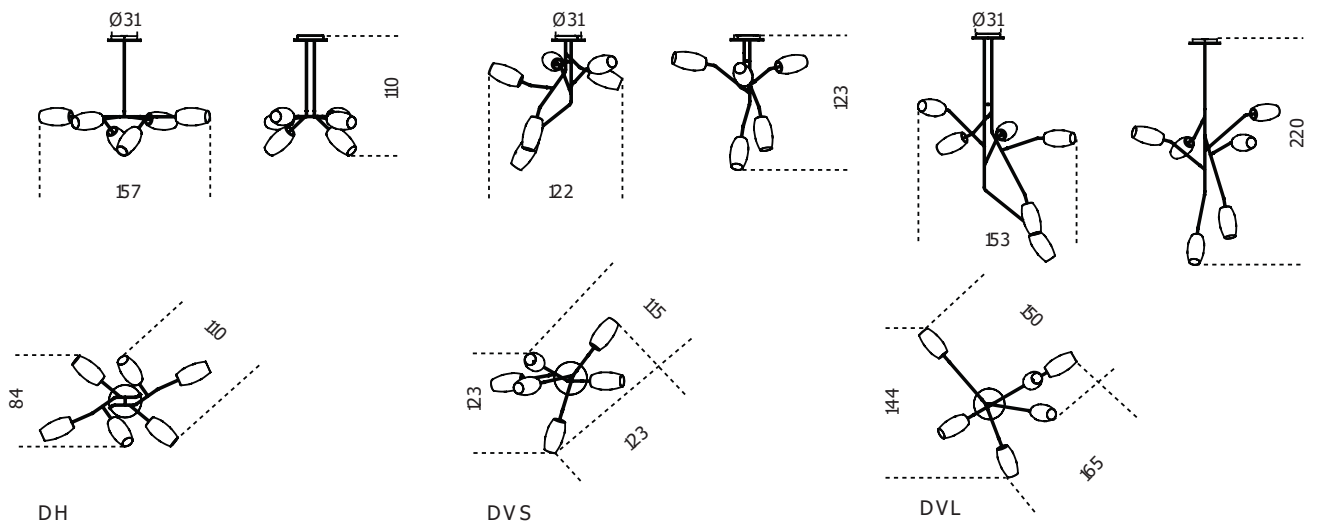

# Diantha

2017

Hanging lamp with dimmable LED light. Mouth-blown and bronze painted glass. Bronzed black metal parts.

Cm (L x W x H)

DH | 157 x 84 x 110

DVS | 122 x 123 x 123

DVL | 153 x 144 x 220

Inches (L x W x H)

DH | 62 x 33¼ x 43½

DVS | 48¼ x 48½ x 48½

DVL | 60¾ x 56¾ x 86¾