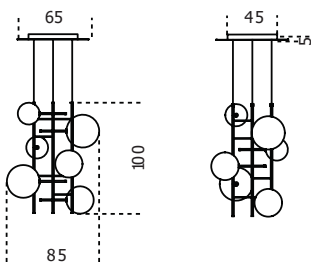

Gallotti&Radice

Bolle Tela

2018

Hanging lamp with dimmable LED light with 6 or 8 transparent mouth-blown glass spheres. Metal parts in hand burnished brass. Supplied with cable 4mt long to customize height.

Cm (L x W x H)

Versione con 6 sfere / 6 spheres version

85 x 70 x 100

Versione con 8 sfere / 8 spheres version

85 x 75 x 180

Inches (L x W x H)

Versione con 6 sfere / 6 spheres version

33½ x 27¾ x 39½

Versione con 8 sfere / 8 spheres version

33½ x 29¾ x 71

Finishings

Glass

Transparent

Metal

Hand burnished
brass