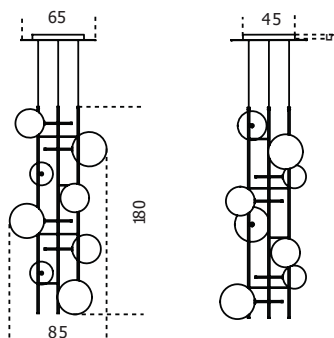

Gallotti&Radice

Bolle Tela

2018

Hanging lamp with dimmable LED light with 6 or 8 transparent mouth-blown glass spheres. Metal parts in hand burnished brass. Supplied with cable 4mt long to customize height.

Cm (L x W x H)

Versione con 6 sfere / 6 spheres version

85 x 70 x 100

Versione con 8 sfere / 8 spheres version

85 x 75 x 180

Inches (L x W x H)

Versione con 6 sfere / 6 spheres version

33½ x 27¾ x 39½

Versione con 8 sfere / 8 spheres version

33½ x 29¾ x 71

Finishings

Glass

Transparent

Metal

Hand burnished
brass