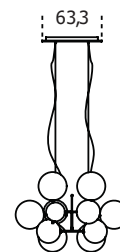

# Bolle Orizzontale

2019

Hanging lamp with dimmable LED light. Available 10 or 16 transparent mouth-blown glass spheres. Metal parts in hand burnished brass. Supplied with cable 4mt long to customize height.

Cm (L x W x H)

Versione a 10 sfere / 10 spheres version

200 x 120 x 85

Versione a 16 sfere / 16 spheres version

300 x 120 x 85

Inches (L x W x H)

Versione a 10 sfere / 10 spheres version

78<sup>3</sup>/<sub>4</sub> x 47<sup>1</sup>/<sub>4</sub> x 33<sup>1</sup>/<sub>2</sub>

Versione a 16 sfere / 16 spheres version

118<sup>1</sup>/<sub>4</sub> x 47<sup>1</sup>/<sub>4</sub> x 33<sup>1</sup>/<sub>2</sub>