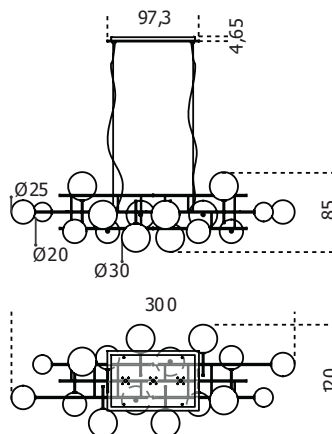

# Bolle Orizzontale

2019

Hanging lamp with dimmable LED light. Available 10 or 16 transparent mouth-blown glass spheres. Metal parts in hand burnished brass. Supplied with cable 4mt long to customize height.

Cm (L x W x H)

Versione a 10 sfere / 10 spheres version

200 x 120 x 85

Versione a 16 sfere / 16 spheres version

300 x 120 x 85

Inches (L x W x H)

Versione a 10 sfere / 10 spheres version

78<sup>3</sup>/<sub>4</sub> x 47<sup>1</sup>/<sub>4</sub> x 33<sup>1</sup>/<sub>2</sub>

Versione a 16 sfere / 16 spheres version

118<sup>1</sup>/<sub>4</sub> x 47<sup>1</sup>/<sub>4</sub> x 33<sup>1</sup>/<sub>2</sub>