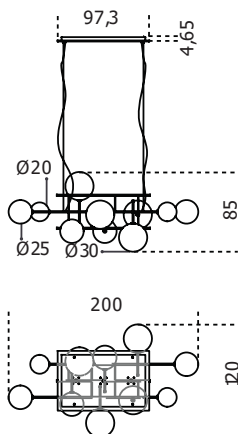

# Bolle Orizzontale

2019

Hanging lamp with dimmable LED light. Available 10 or 16 transparent mouth-blown glass spheres. Metal parts in hand burnished brass. Supplied with cable 4mt long to customize height.

Cm (L x W x H)

Versione a 10 sfere / 10 spheres version

200 x 120 x 85

Versione a 16 sfere / 16 spheres version

300 x 120 x 85

Inches (L x W x H)

Versione a 10 sfere / 10 spheres version

78<sup>3</sup>/<sub>4</sub> x 47<sup>1</sup>/<sub>4</sub> x 33<sup>1</sup>/<sub>2</sub>

Versione a 16 sfere / 16 spheres version

118<sup>1</sup>/<sub>4</sub> x 47<sup>1</sup>/<sub>4</sub> x 33<sup>1</sup>/<sub>2</sub>