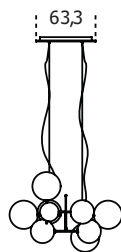

# Bolle Orizzontale

2019

Hanging lamp with dimmable LED light. Available 10 or 16 transparent mouth-blown glass spheres. Metal parts in hand burnished brass. Supplied with cable 4mt long to customize height.

Cm (L x W x H)

Versione a 10 sfere / 10 spheres version

200 x 120 x 85

Versione a 16 sfere / 16 spheres version

300 x 120 x 85

Inches (L x W x H)

Versione a 10 sfere / 10 spheres version

78<sup>3</sup>/<sub>4</sub> x 47<sup>1</sup>/<sub>4</sub> x 33<sup>1</sup>/<sub>2</sub>

Versione a 16 sfere / 16 spheres version

118<sup>1</sup>/<sub>4</sub> x 47<sup>1</sup>/<sub>4</sub> x 33<sup>1</sup>/<sub>2</sub>