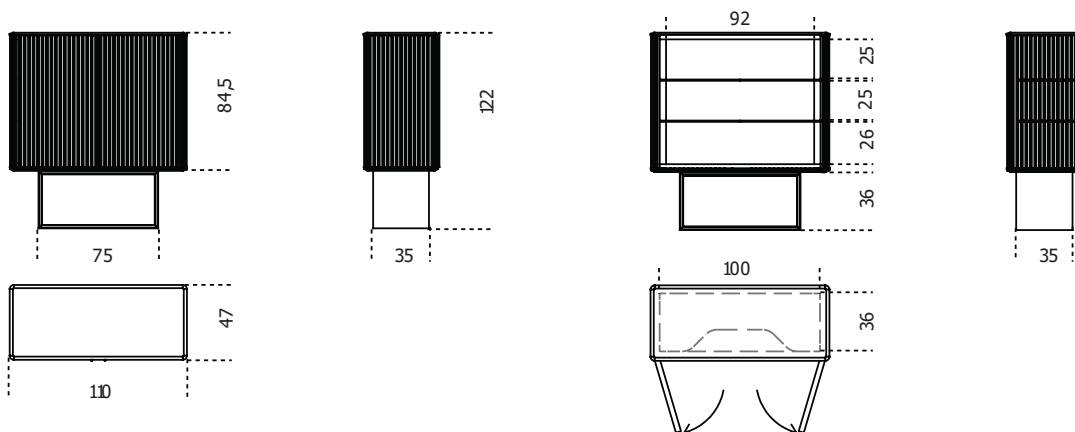

# 5th Avenue

2019

Wooden unit covered by “supermirror” stainless steel in the black chrome finish with black stained open pore solid wood strips. Base in black open pore stained ash and internal part covered by “supermirror” stainless steel in the black chrome finish. Top with bevel in 12mm bright black painted smoked “grigio Italia” glass with satin brass detail. Supplied with 8mm extralight glass shelf and 6mm mirrored glass inside back.

Cm (L x W x H)      Inches (L x W x H)  
110 x 47 x 122      43½ x 18¾ x 48¾