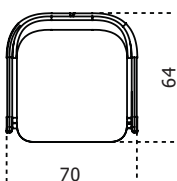

Cm (L x W x H) Inches (L x W x H)
70 x 64 x 64 27³/₄ x 25¹/₄ x 25¹/₄

Finishings

Wood

Black stained
open pore ash

Grey Smoke
open pore ash

Natural ash

Tobacco stained
ash

White open pore
ash